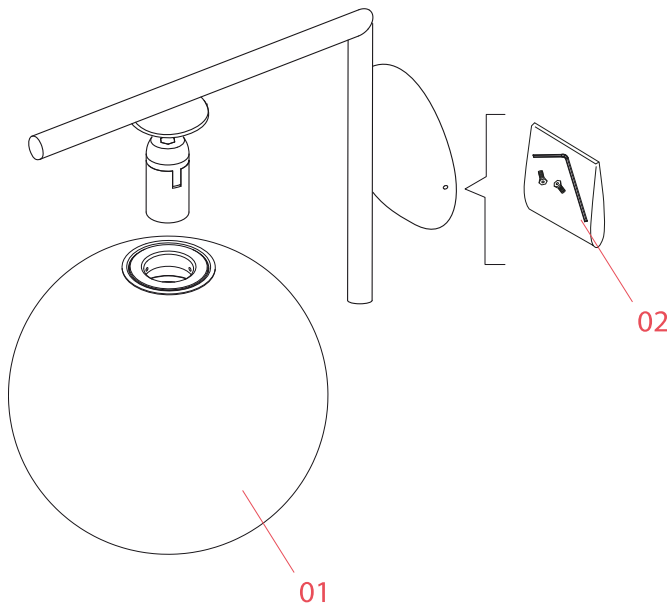

RF32767

LED Lamp 9W E14 220-240V
2700K T28

NOT INCLUDED

RF32768

LED Lamp 9W E14 220-240V
3000K T28

Spare Parts

- | | | |
|-----|--|-----------|
| 01. | IC Lights 1 diffuser for brass version | F3136059 |
| 02. | Kit with screws and allen key | RF3160100 |