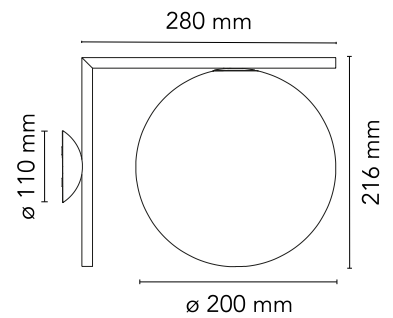

Are you a professional and your project needs consulting and support?

[BOOK AN APPOINTMENT](#)

Main specifications

| | |
|-------------------|--------------------------|
| Mounting | Ceiling and wall surface |
| Environments | Indoor dry location |
| Light Source Type | Bulb |
| Lamp category | Halogen |
| Lamp holders | E14 |
| Ilcos | HSGS |
| Number of heads | 1 |
| Power (W) | 60 |

Physical

| | |
|---------------------|-------|
| Colour | Brass |
| Length (mm) | 200 |
| Net weight (kg) | 1.65 |
| Package volume (m3) | 0.04 |
| IP internal | 20 |

Download

[Mounting instructions](#) PDF